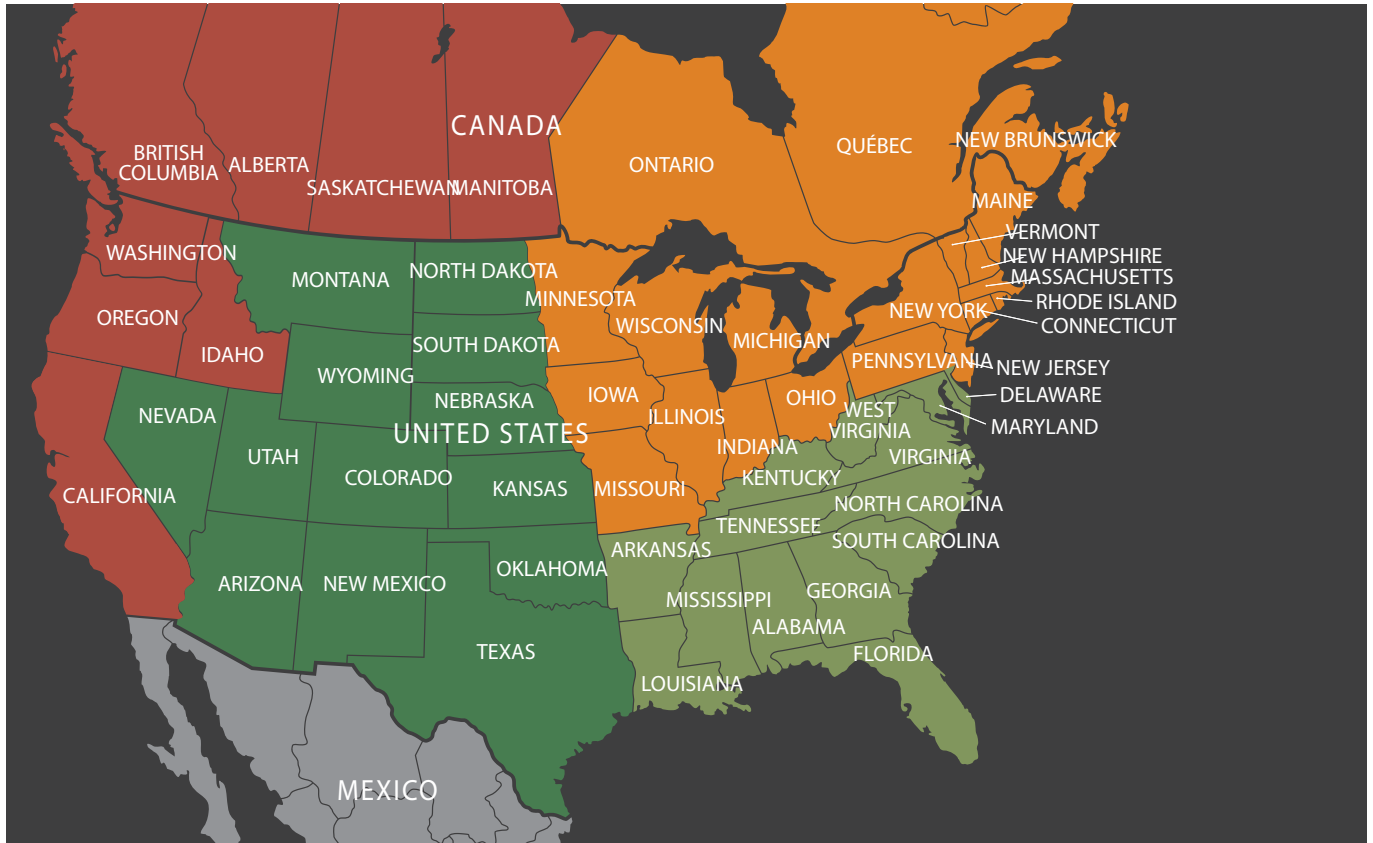

CONTACTS

NORTH AMERICA TERRITORY MAP

CALIFORNIA SALES OFFICE

100 Stony Point Road, Suite 260
 Santa Rosa, CA 95401 USA
sales@cantonwood.com
 Phone: 707.843.4407
 Fax: 707.978.5967

CANTON PRODUCTION FACILITY

365 S. Woodlawn Avenue
 Lebanon, KY 40033 USA
 Phone: 270.692.9888

www.cantoncooperage.com

A MEMBER OF

SALES TEAM

David Day dday@cantonwood.com CELL: 707.892.3144
 California · Canada: West Coast · Oregon · Washington · Idaho · Alaska
 Export Markets

Brad McCarthy bradwine@gmail.com CELL: 434.242.5473
 Alabama · Arkansas · Delaware · Florida · Georgia · Kentucky · Louisiana · Maryland ·
 Mississippi · North Carolina · South Carolina · Tennessee · West Virginia · Virginia